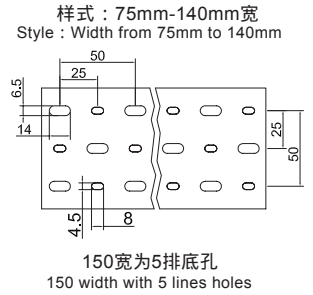

更多选择:量大可按需求生产所需规格或定制长度.例:VDR8080L(L=1.7M)

Europe standard Wide slot/finger design provides greater sidewall rigidity and can be used with a wide range of wire bundle sizes,used countries such as U.K, Germany, and so on  
 Certificates:UL:E306674 CE:EN50085 RoHS,REACH。  
 Made of rigid PVC  
 Work Temperature:-40°C to 65°C  
 UL94 Flammability Rating of V-0  
 Provided with mounting holes  
 Available color:gray.white.blue.black and other special colors