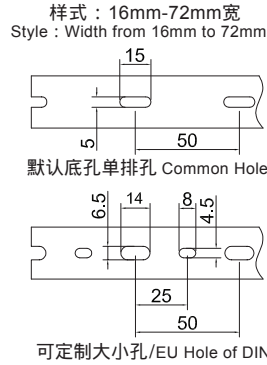

更多选择:量大可按需求生产所需规格或定制长度.例:VDR8080L(L=1.7M)

Europe standard Wide slot/finger design provides greater sidewall rigidity and can be used with a wide range of wire bundle sizes,used countries such as U.K, Germany, and so on  
 Certificates:UL:E306674 CE:EN50085 RoHS,REACH。  
 Made of rigid PVC  
 Work Temperature:-40°C to 65°C  
 UL94 Flammability Rating of V-0  
 Provided with mounting holes  
 Available color:gray.white.blue.black and other special colors